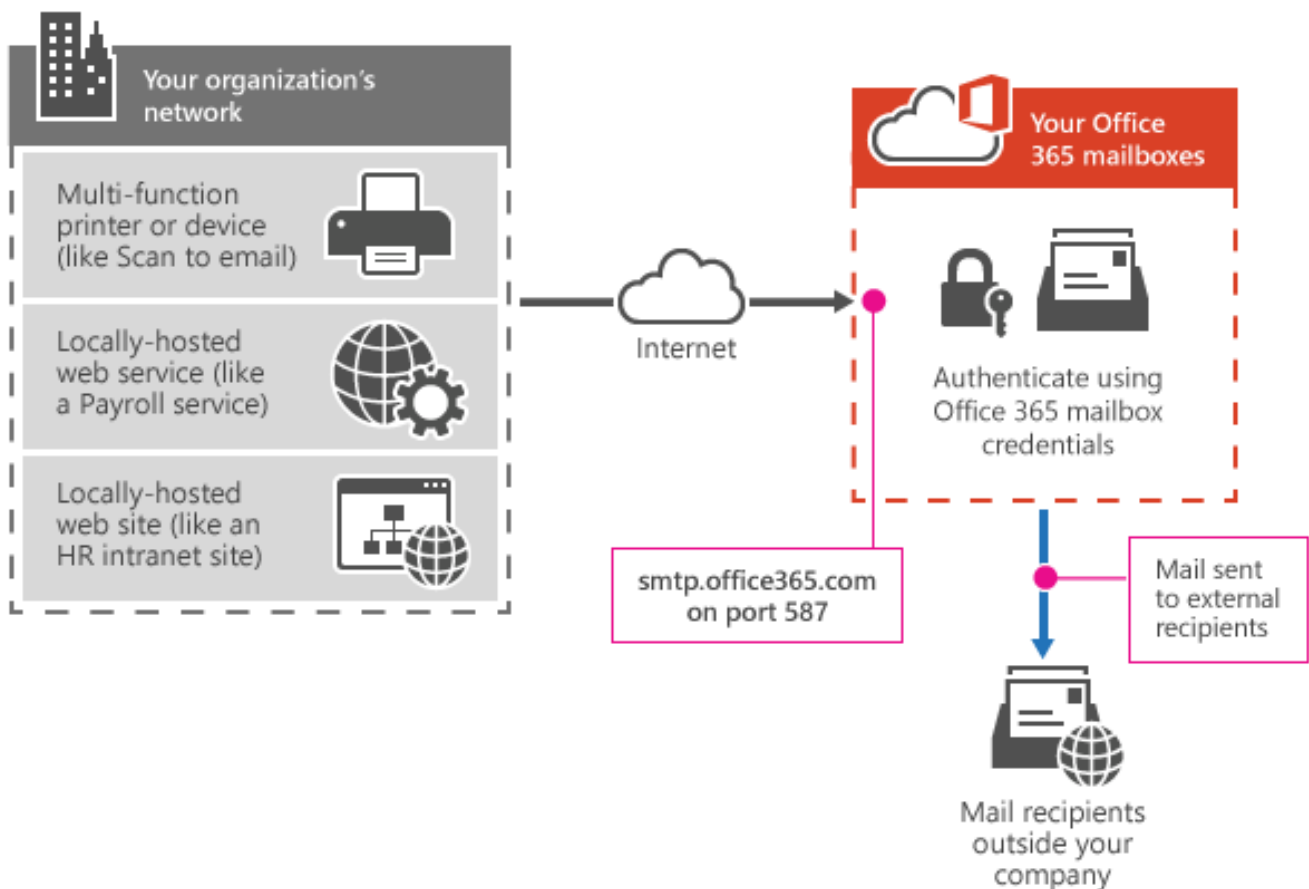

Procedures

SMTP Settings for Office 365

SMTP Settings for Office 365

SMTP:

URL: smtp.office.com

Port: 587

Authentication is a user in the Office 365 portal (Valid Email Address)

For use with Scan to eMail please refer to the image below: